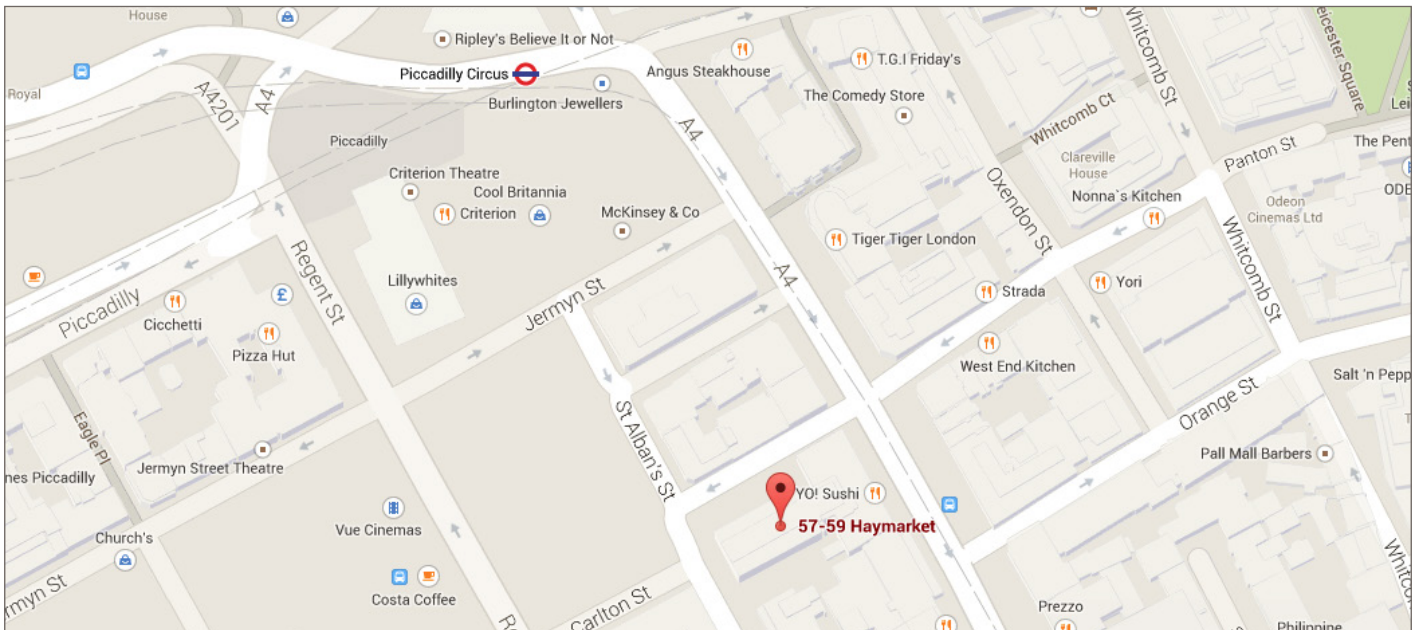

### By London Underground:

Alight at Piccadilly Circus station and follow Haymarket down towards Pall Mall.  
We are at 57-59 Haymarket (see photo of signage below) on the 6th floor.

### By car:

There are metered parking places on St James's Square and in surrounding streets, as well as an NCP on Brewer Street.